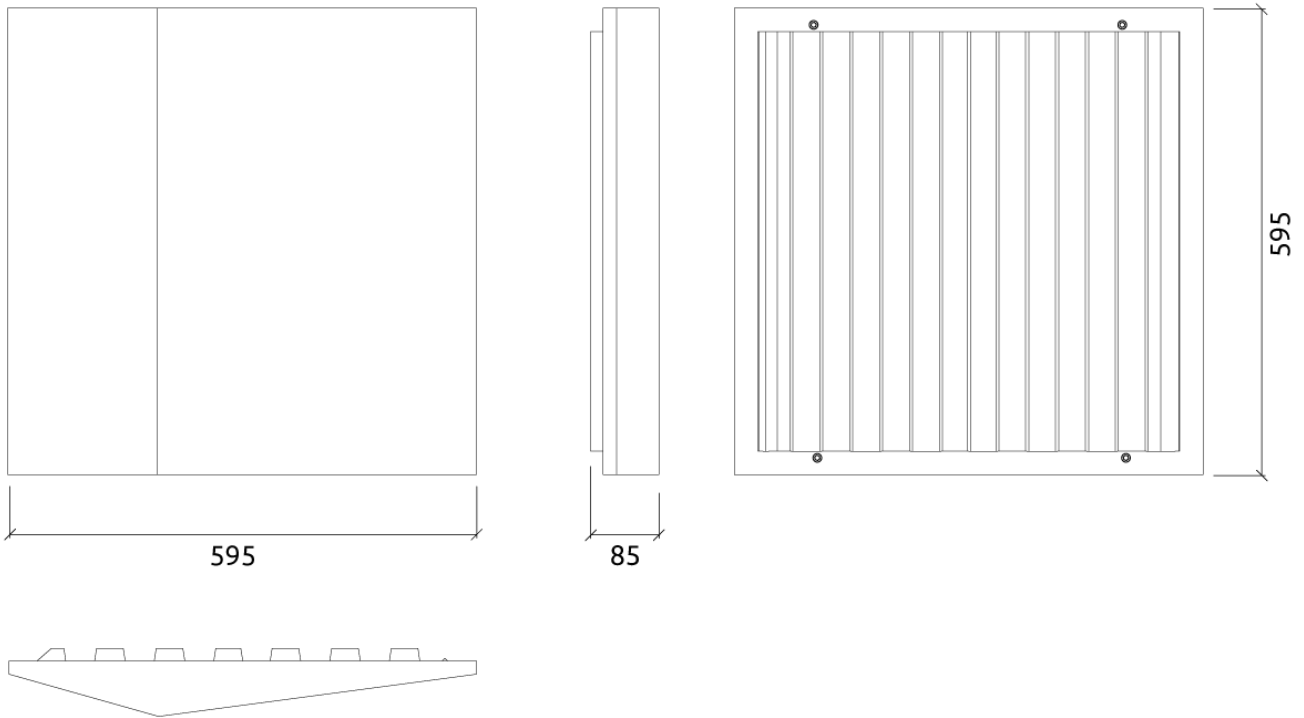

Dimensions:

Dawson Absorber* | 595x595x85mm
 - Equipped with four M6 Screw Thread receiver

*Size guaranteed with concealed structural frame.

Add-ons

FixArt Tube

FixArt Clip

GlueArt 3.0

Instant Fix Kit

Dimensions: 645x405x655mm

Volume: 0.171m³

Weight: 9.2Kg

Dawson - Absorber

(FG - SF) Suede Fabric Finishes

FG | (T0272) Snow White

Retail code:
10102280012723

FG | (T0273) Light Ivory