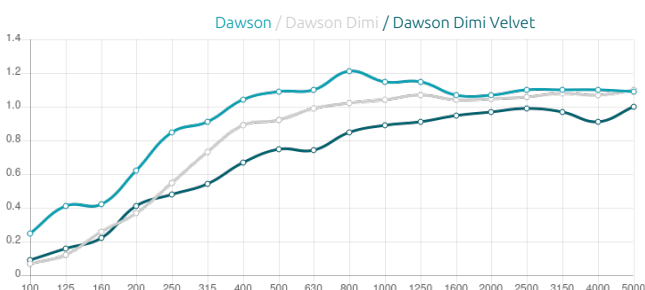

Performance

This product is available in the following Fire Rate:

FG | Furniture Grade

PRODUCT COMPOSITION:

Dawson | Suede Fabric Finish (FG)
- Acoustic Suede Fabric
- Marine-grade Plywood Structural Frame
- Calibrated Cell Acoustic Foam

Dawson | Weave Fabric Finish (FG)*
- Acoustic Weave Fabric
- Marine-grade Plywood Structural Frame
- Calibrated Cell Acoustic Foam

* Weave Fabric
100% Polypropylene
Certified to the EU Ecolabel
Certified to Indoor Advantage™ Gold
EN 13501-1 - Class B, s2, d0
Light Fastness - 6 (ISO 105 - B02)
Fastness to Rubbing - Wet: 4, Dry: 4 (ISO 105 - X12)
Cleaning - Vacuum regularly, wipe with a damp cloth using a proprietary upholstery shampoo/soap. For deeper cleaning use bleach or alcohol.

Dimensions:

Dawson Absorber* | 595x595x85mm
- Equipped with four M6 Screw Thread receiver

*Size guaranteed with concealed structural frame.